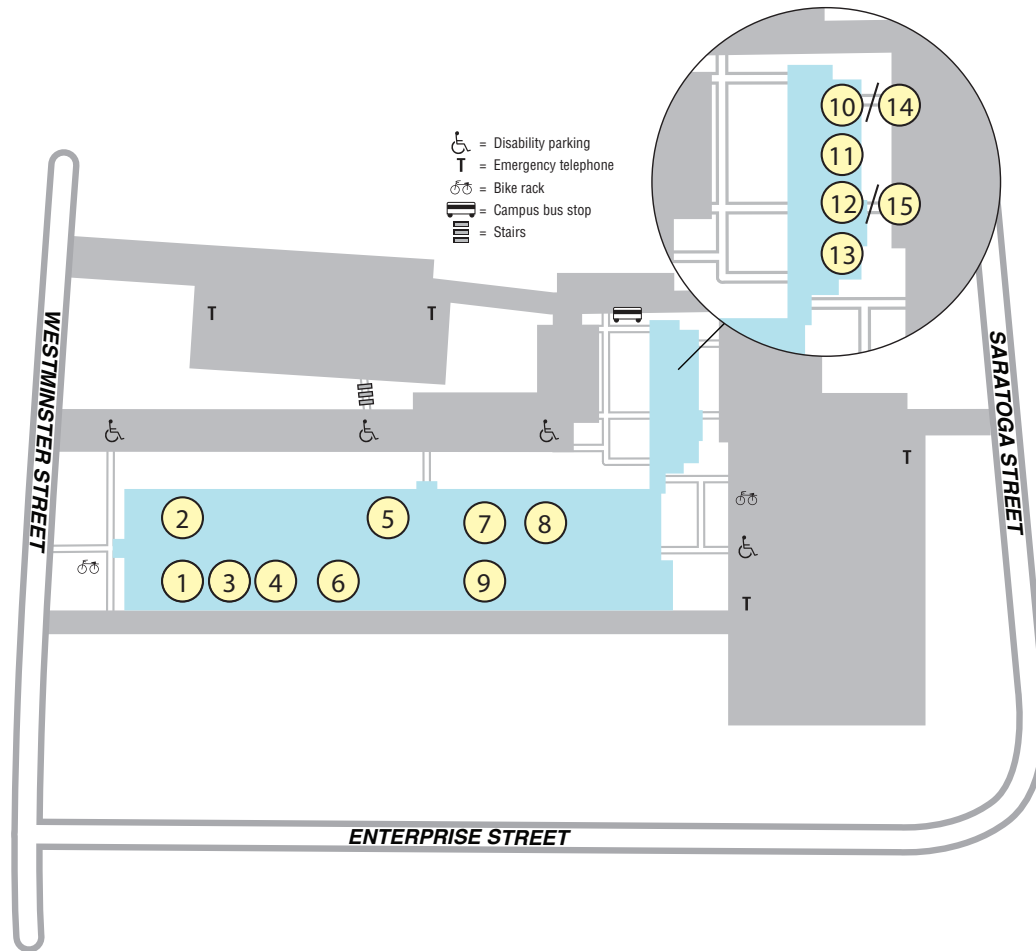

USM Lewiston Campus

First Floor

- | | |
|--------------------------------|-------------|
| ① Franco-American Collection | Room 171 |
| ② Function Room | Room 170 |
| ③ School of Nursing | Room 153 |
| ④ Café LA | First Floor |
| ⑤ Atrium Gallery | First Floor |
| ⑥ Information Commons | Room 145 |
| ⑦ Student Success | Room 119 |
| ⑧ Administration/Dean's Office | Room 132 |
| ⑨ Bookstore | Room 114 |
| ⑩ Senior College | Room 189 |
| ⑪ Writing Center | Room 187 |
| ⑫ Community Works | Room 185 |
| ⑬ Women, Work and Community | Room 185A |

Second Floor

- | | |
|---|----------|
| ⑭ Maine International Center for Digital Learning | Room 289 |
| ⑮ Androscoggin Room Function Room | Room 285 |

Programs of Study available at Lewiston Auburn College:

Directions: Take 95 to Exit 80. Take a left at the light and then take your first right, headed for Lisbon Falls. Turn left at the second stoplight (Maine Public Broadcasting will be on your left) onto Westminster Street. USM's Lewiston Auburn Campus is towards the top of the hill on the right, after Ryder Truck.