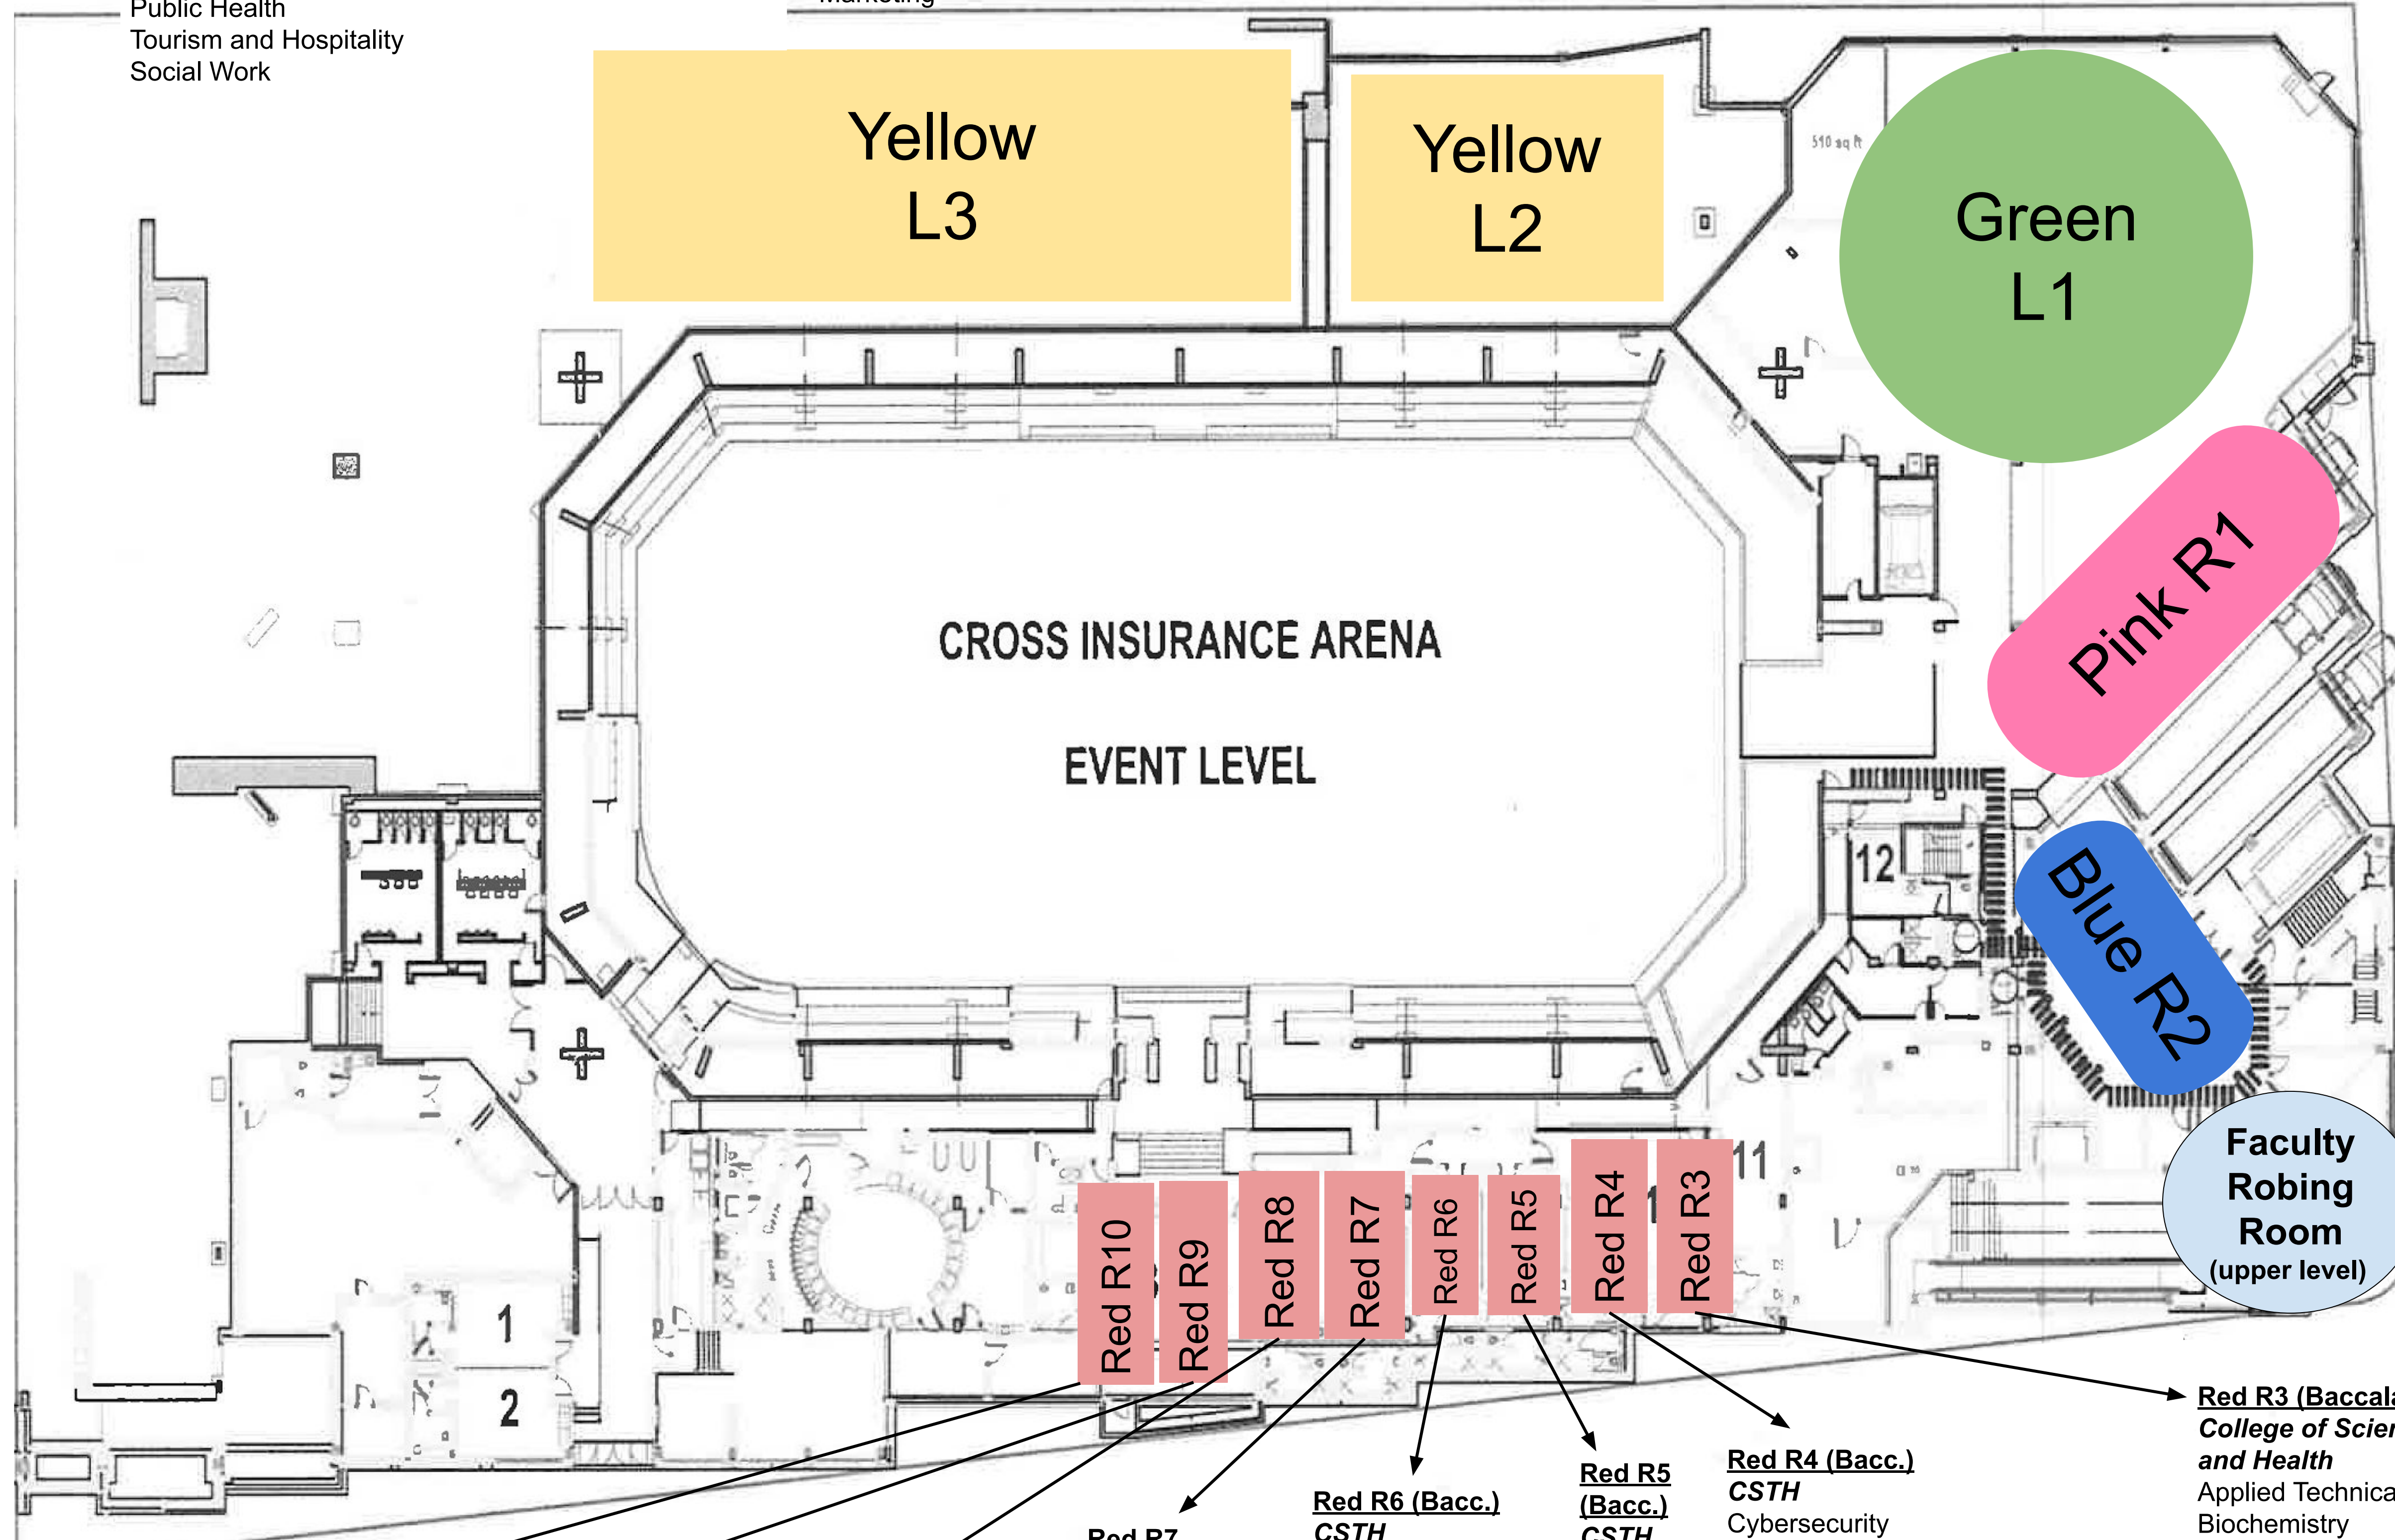

Yellow L2 (Baccalaureate)
College of Management and Human Service
Accounting
Business Analytics
Finance
Management
Marketing

Green L1 (Graduate Programs)
College of Management and Human Service
Certificate of Advanced Study: Educational Leadership
Master's: Adult and Higher Education; Counseling; Educational Leadership; Educational Psychology; Literacy Education; School Psychology, Special Education; Teacher Leadership; Teaching and Learning; TESOL; Policy, Planning and Management; Public Health; Social Work

College of Arts, Humanities, and Social Sciences
Master's: Leadership Studies; Music Education; Music Pedagogy;

College of Science, Technology, and Health
Certificate of Advanced Study: Nursing
Master's: Athletic Training; Biology; Computer Science; Cybersecurity; Nursing; Occupational Therapy, Statistics

Pink R1 (Baccalaureate)
College of Arts, Humanities, and Social Sciences
Art
Studio Art
Art Education
Communication/Media Studies
Criminology
Economics
English
History
Leadership and Organizational Studies

Blue R2 (Baccalaureate)
College of Arts, Humanities, and Social Sciences
Liberal Studies
Music
Music Education
Music Performance
Philosophy
Political Science
Social and Behavioral Sciences
Sociology
Theatre
Women and Gender Studies

Red R10 (Bacc.)
CSTH
Recreation and Leisure Studies
Technology
Management

Red R9 (Bacc.)
CSTH
Physics
Psychology

Red R8 (Bacc.)
CSTH
Nursing (D-K)

Red R7 (Bacc.)
CSTH
Nursing (A-C)

Red R6 (Bacc.)
CSTH
Information Technology
Linguistics
Mathematics
Mechanical Engineering

Red R5 (Bacc.)
CSTH
Health Sciences

Red R4 (Bacc.)
CSTH
Cybersecurity
Electrical and Computer Engineering
Environmental Planning and Policy
Environmental Science
Exercise Science

Red R3 (Baccalaureate)
College of Science, Technology, and Health
Applied Technical Leadership
Biochemistry
Biology
Chemistry
Computer Science

Faculty Robing Room
(upper level)

SPRING STREET

CENTER STREET