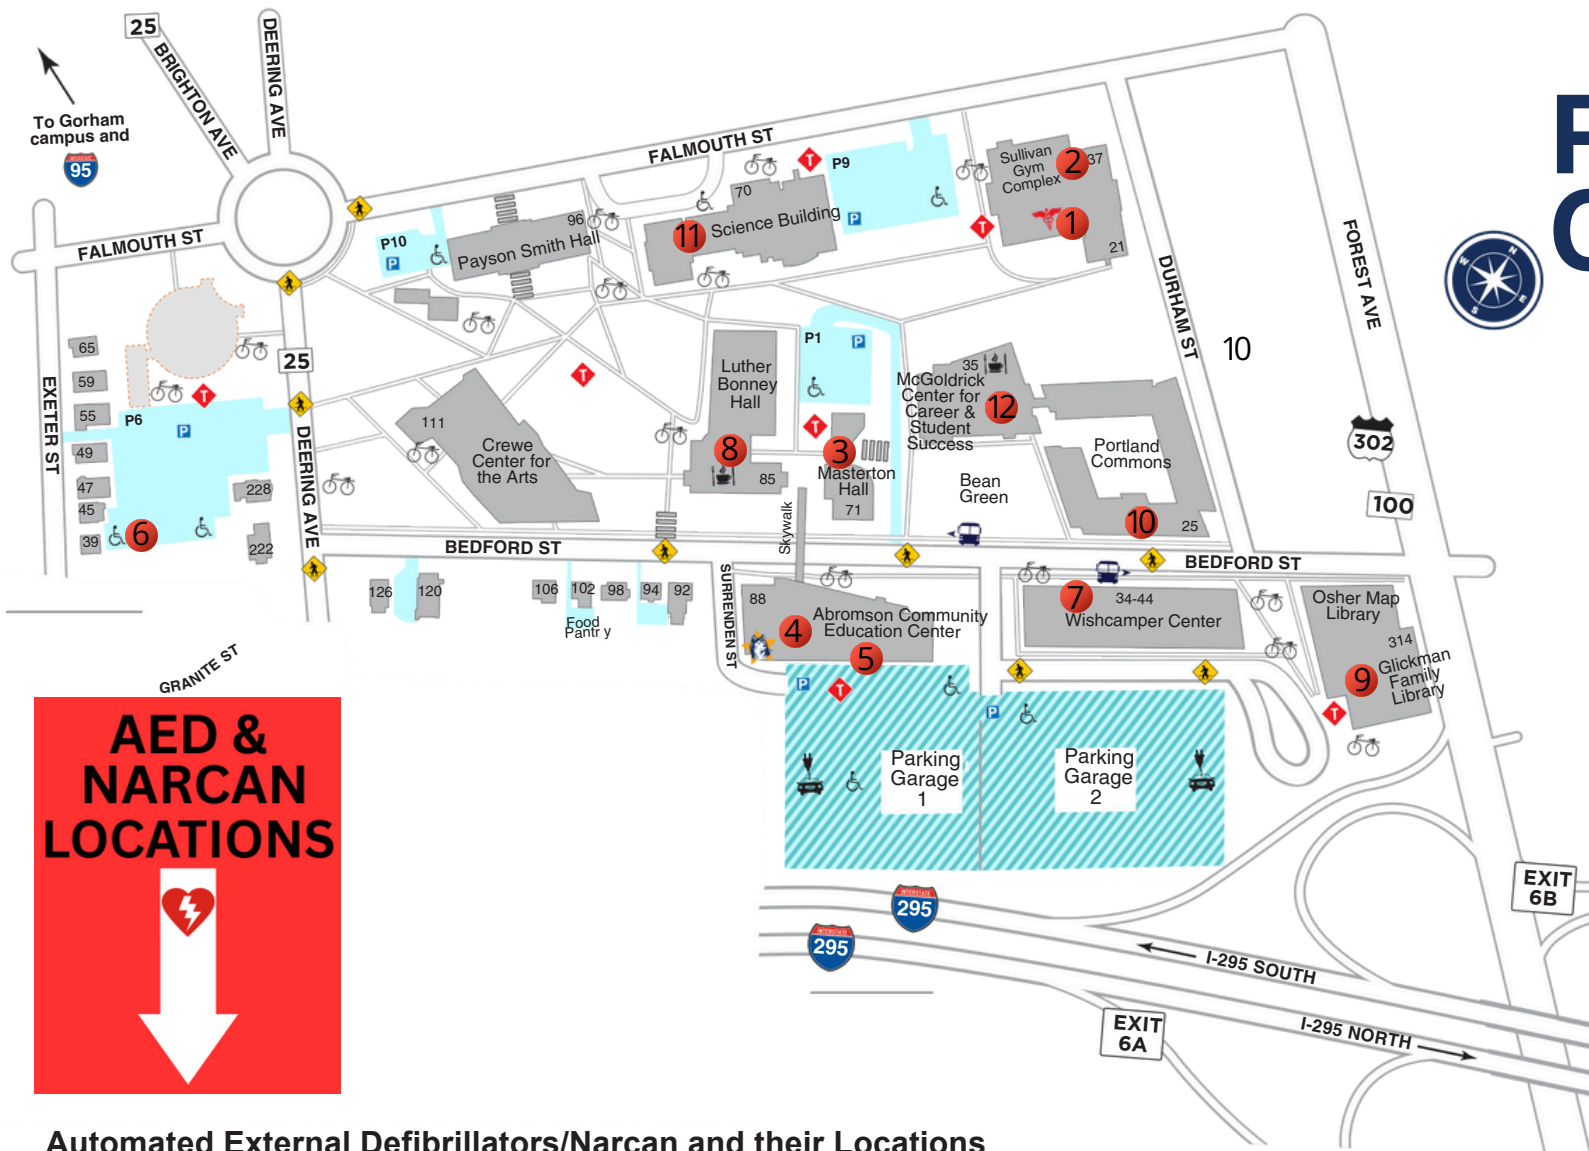

Portland Campus

Automated External Defibrillators/Narcan and their Locations

-  Emergency Telephone
-  Student Health and Counseling Services
-  Sullivan Gym - 1st Floor Lobby next to Elevator
-  Sullivan Gym - Ground Floor Body Shop
-  Masterton Hall - 1st Floor Elevator Lobby
-  Abromson Center - First Floor-on wall opposite elevator
-  Parking Garage Office in Abromson Center
-  Public Safety - Cruiser
-  Wishcamper - Main 1st Floor Lobby
-  Luther Bonney - Main Lobby
-  Glickman - Main Lobby
-  Portland Commons - Main Lobby
-  Science Building - Main Lobby
-  McGoldrick-Main Lobby by Elevators/Restrooms