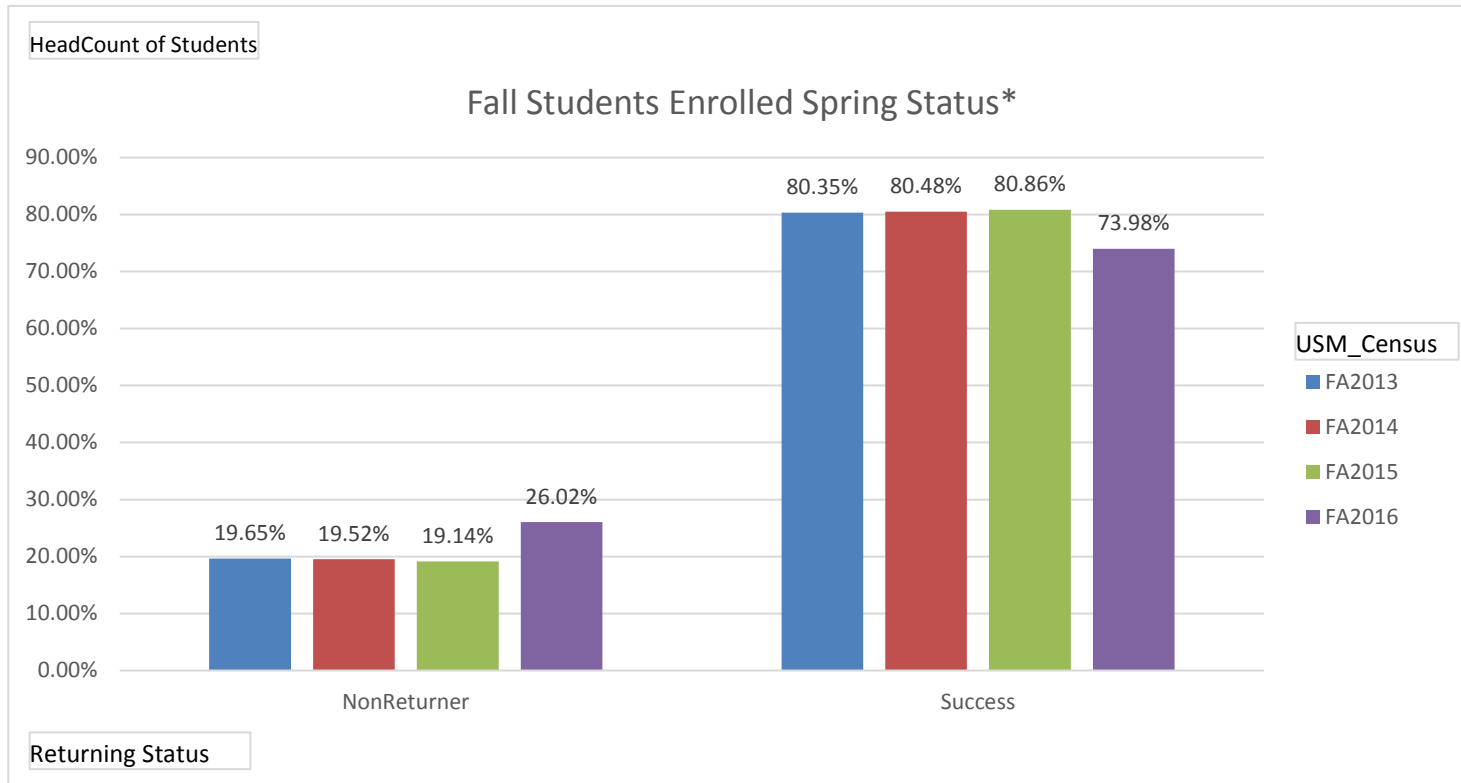

University of Southern Maine
 Fall Enrollments Returning to Spring Status
 Fall 2013 to Spring 2017

* Success is defined as Enrolled Spring on Official Census date or Received a Degree that Fiscal Year (between 7/1 and 6/30)