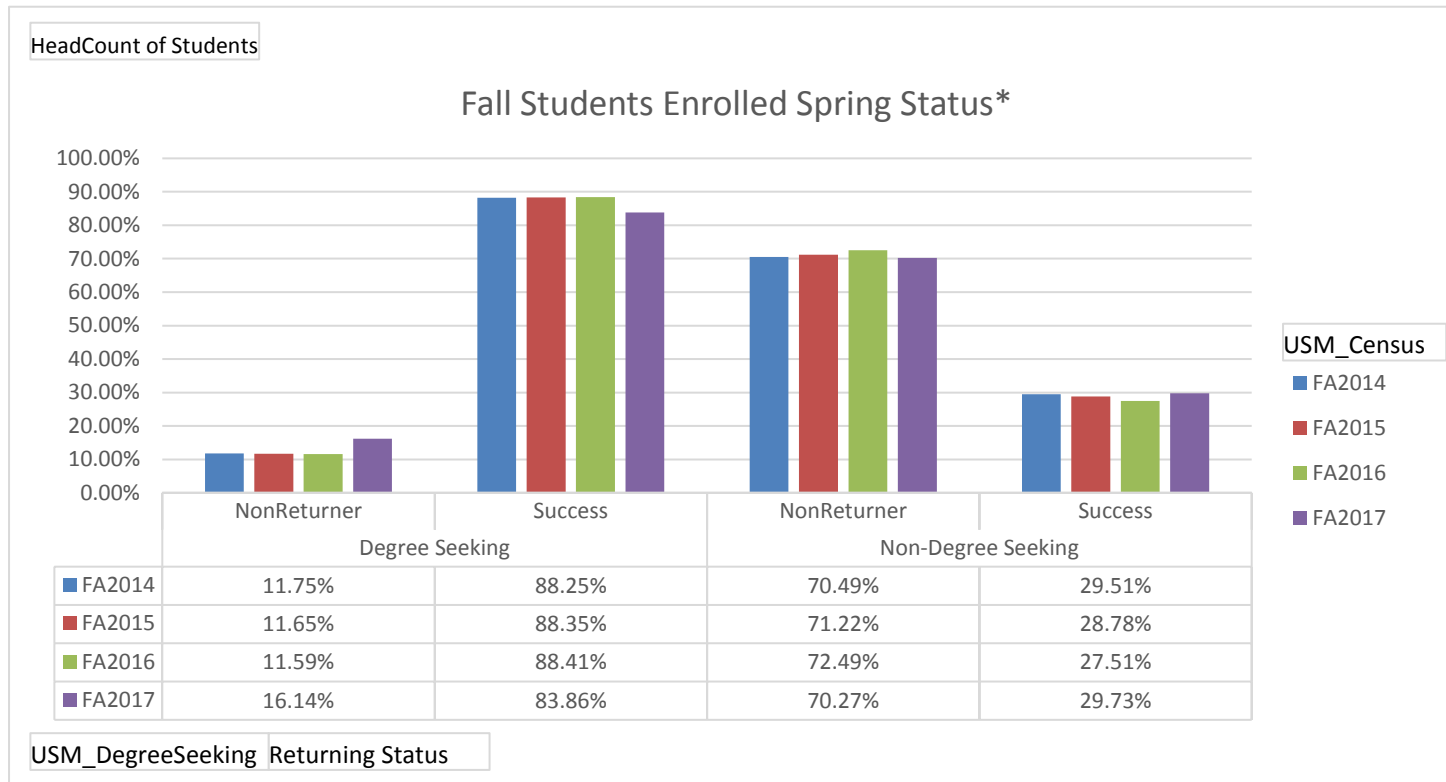

University of Southern Maine  
 Fall Enrollments Returning to Spring Status  
 Fall 2014 to Spring 2018

\* Success is defined as Enrolled Spring on Official Census date or Received a Degree that Fiscal Year (between 7/1 and 6/30)