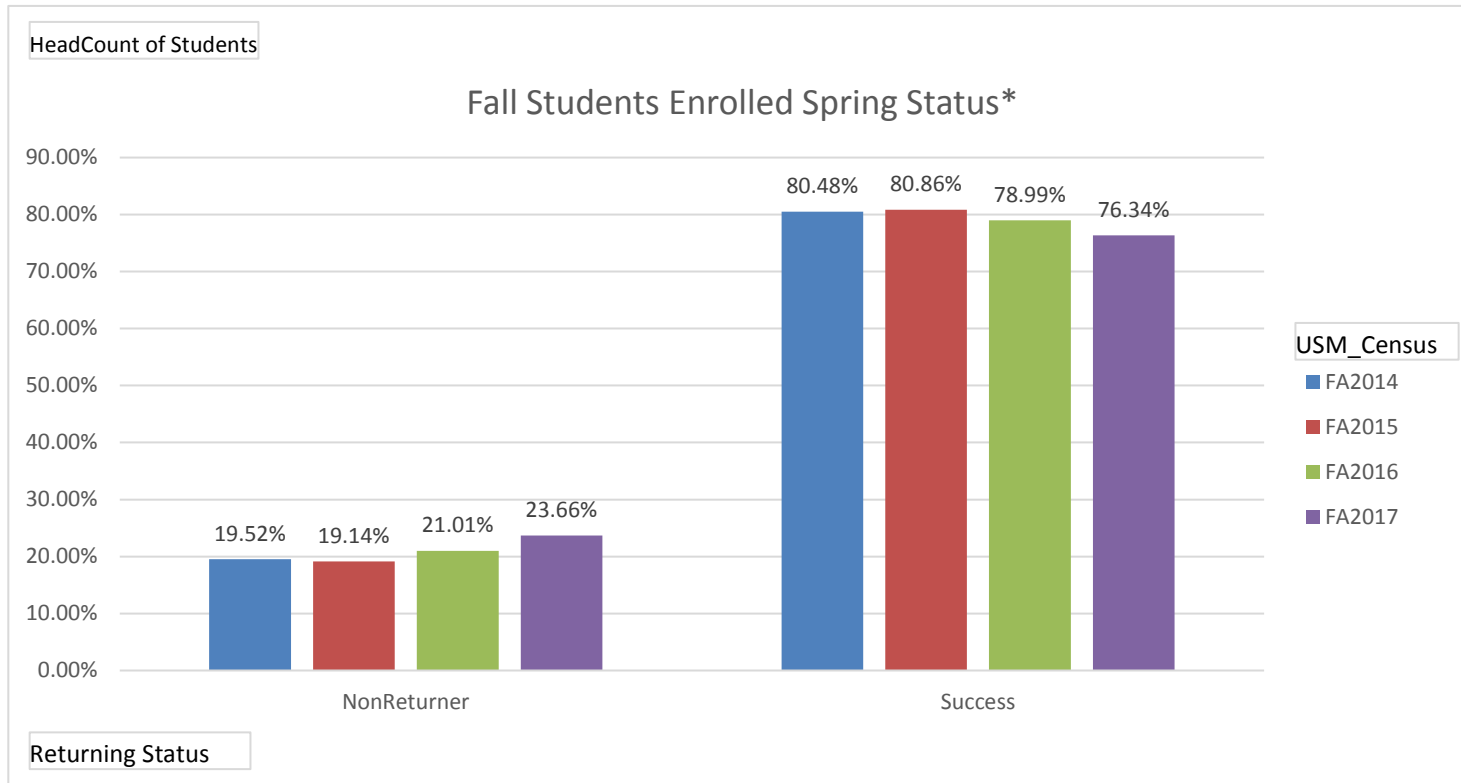

University of Southern Maine  
 Fall Enrollments Returning to Spring Status  
 Fall 2014 to Spring 2018

\* Success is defined as Enrolled Spring on Official Census date or Received a Degree that Fiscal Year (between 7/1 and 6/30)