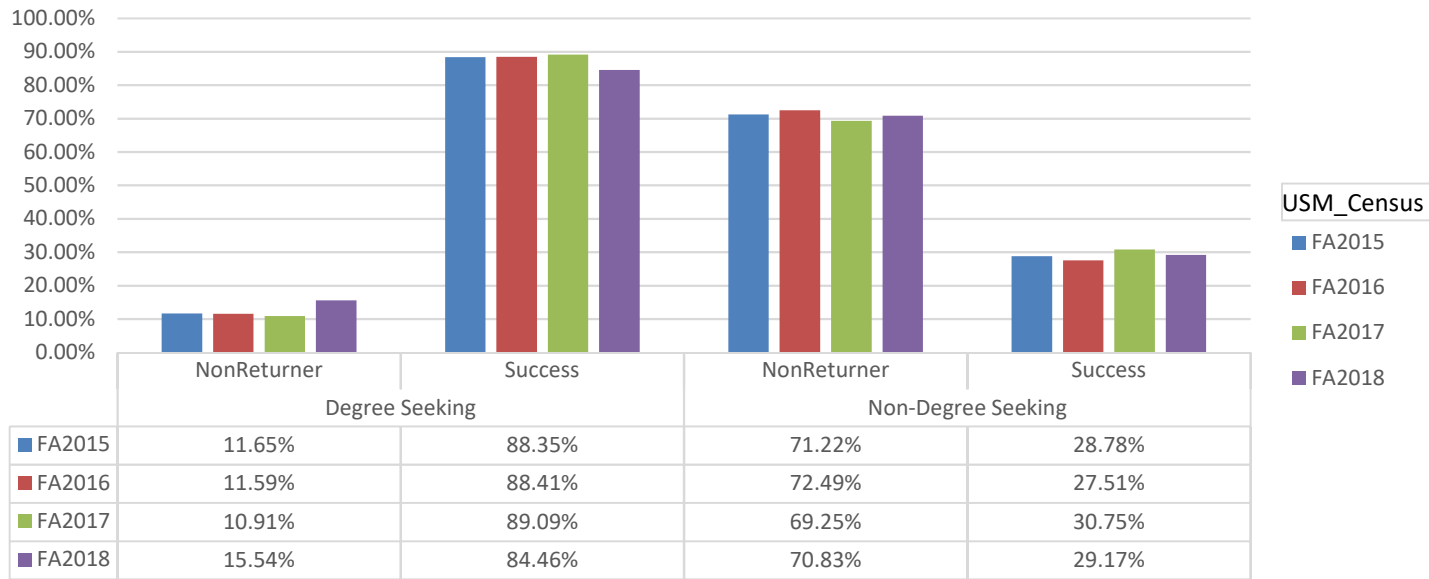

University of Southern Maine
 Fall Enrollment Returning to Spring Status
 Fall 2015 to Spring 2019

HeadCount of Students

Fall Students Enrolled Spring Status*

USM_DegreeSeeking Returning Status

* Success is defined as Enrolled Spring on Official Census date or Received a Degree that Fiscal Year (between 7/1 and 6/30)

University of Southern Maine
Fall Enrollment Returning to Spring Status
Fall 2015 to Spring 2019

* Success is defined as Enrolled Spring on Official Census date or Received a Degree that Fiscal Year (between 7/1 and 6/30)