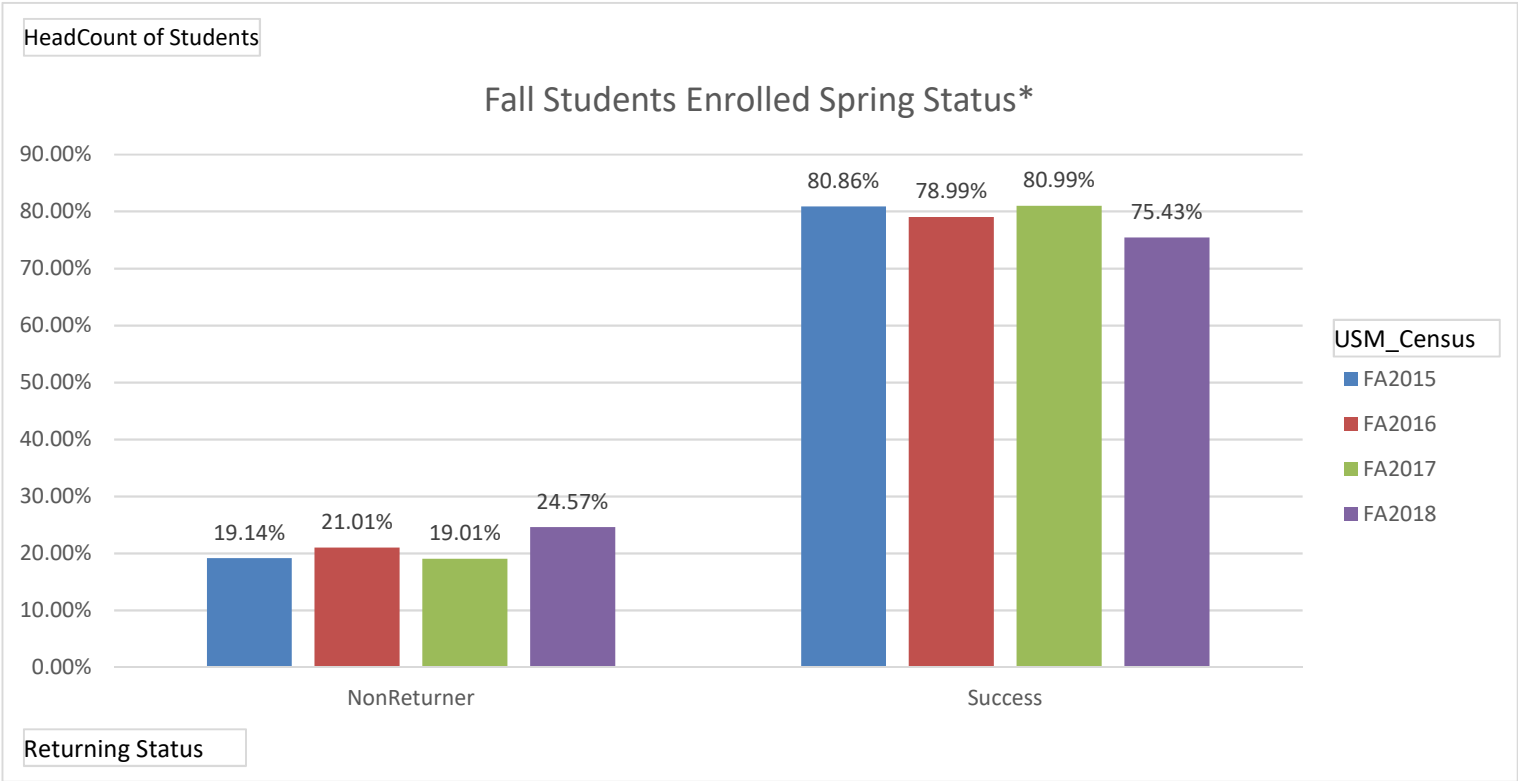

University of Southern Maine
 Fall Enrollment Returning to Spring Status
 Fall 2015 to Spring 2019

HeadCount of Students

Fall Students Enrolled Spring Status*

USM_DegreeSeeking Returning Status

* Success is defined as Enrolled Spring on Official Census date or Received a Degree that Fiscal Year (between 7/1 and 6/30)

University of Southern Maine
Fall Enrollment Returning to Spring Status
Fall 2015 to Spring 2019

* Success is defined as Enrolled Spring on Official Census date or Received a Degree that Fiscal Year (between 7/1 and 6/30)