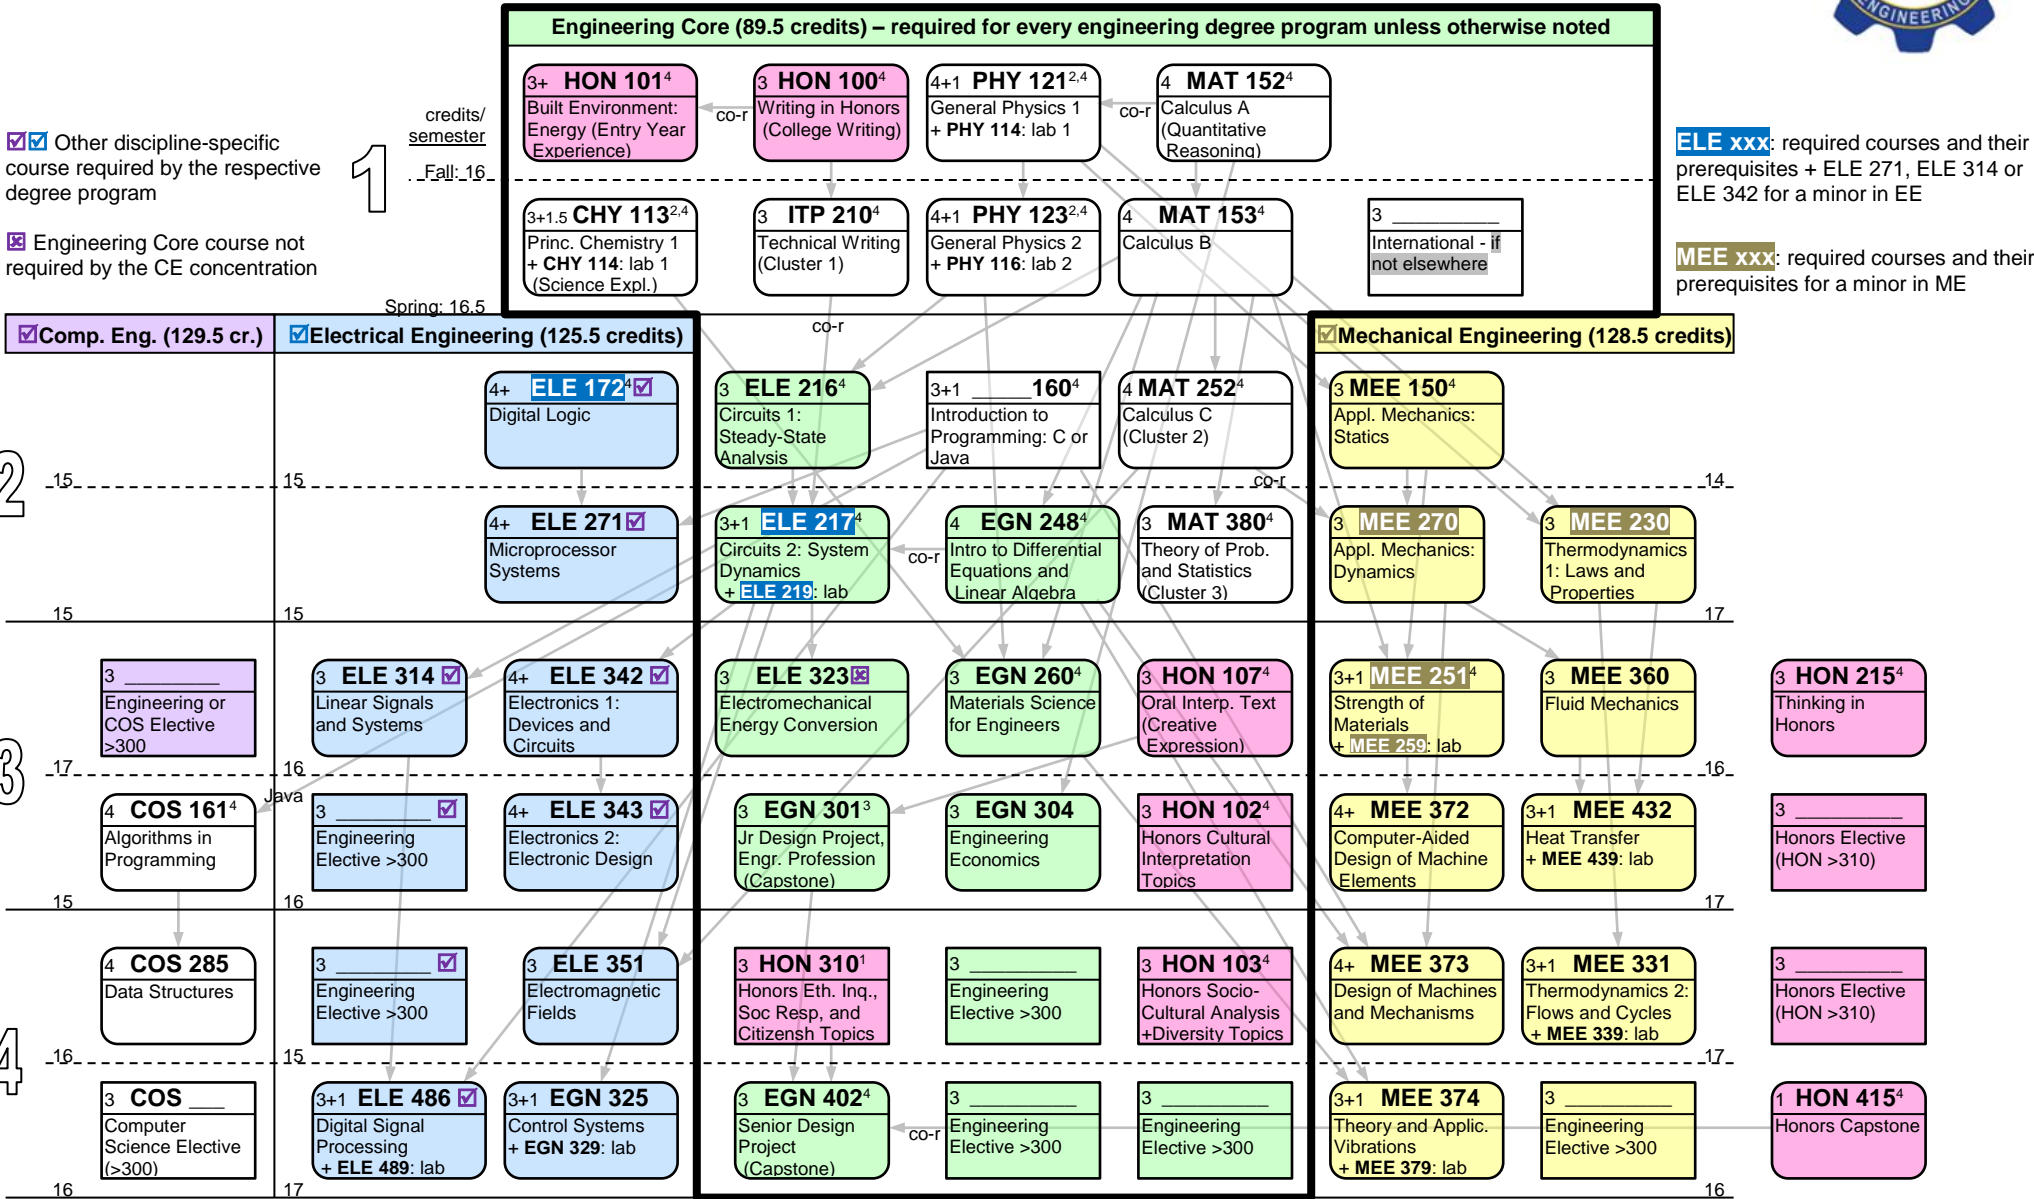

 Programs: COMP-ENGR, EE-BS, EE-MIN, MEE-BS, MEE-MIN, NGR-PR, **HON-MIN (+10 cr.)**

✓ Other discipline-specific course required by the respective degree program  
 ✗ Engineering Core course not required by the CE concentration

**ELE xxx**: required courses and their prerequisites + ELE 271, ELE 314 or ELE 342 for a minor in EE  
**MEE xxx**: required courses and their prerequisites for a minor in ME

+ Course containing an integral laboratory component (+1: co-registration with a 1-credit lab course). Lab pre-reqs are in the Catalog.  
 1 Requires completion of 3 among *Science Explorations*, *Socio-Cultural Analysis*, *Cultural Interpretation*, and *Creative Expression*.  
 2 Other institutions may offer equivalents with fewer credits. Consult the registrar for approved equivalents.  
 3 Requires advisor permission, with the expectation of graduation in 3 semesters.  
 4 May be offered more than once/year, based on demand.  
 5 May be substituted by the HON equivalent from the Honors Program.  
 if May be satisfied in conjunction with another requirement (aka double-dipping)